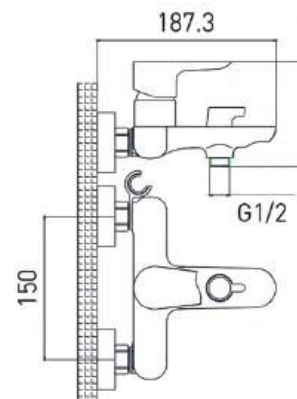

Bidet Evo
GA012201C

Space White Chrome
2515288CW